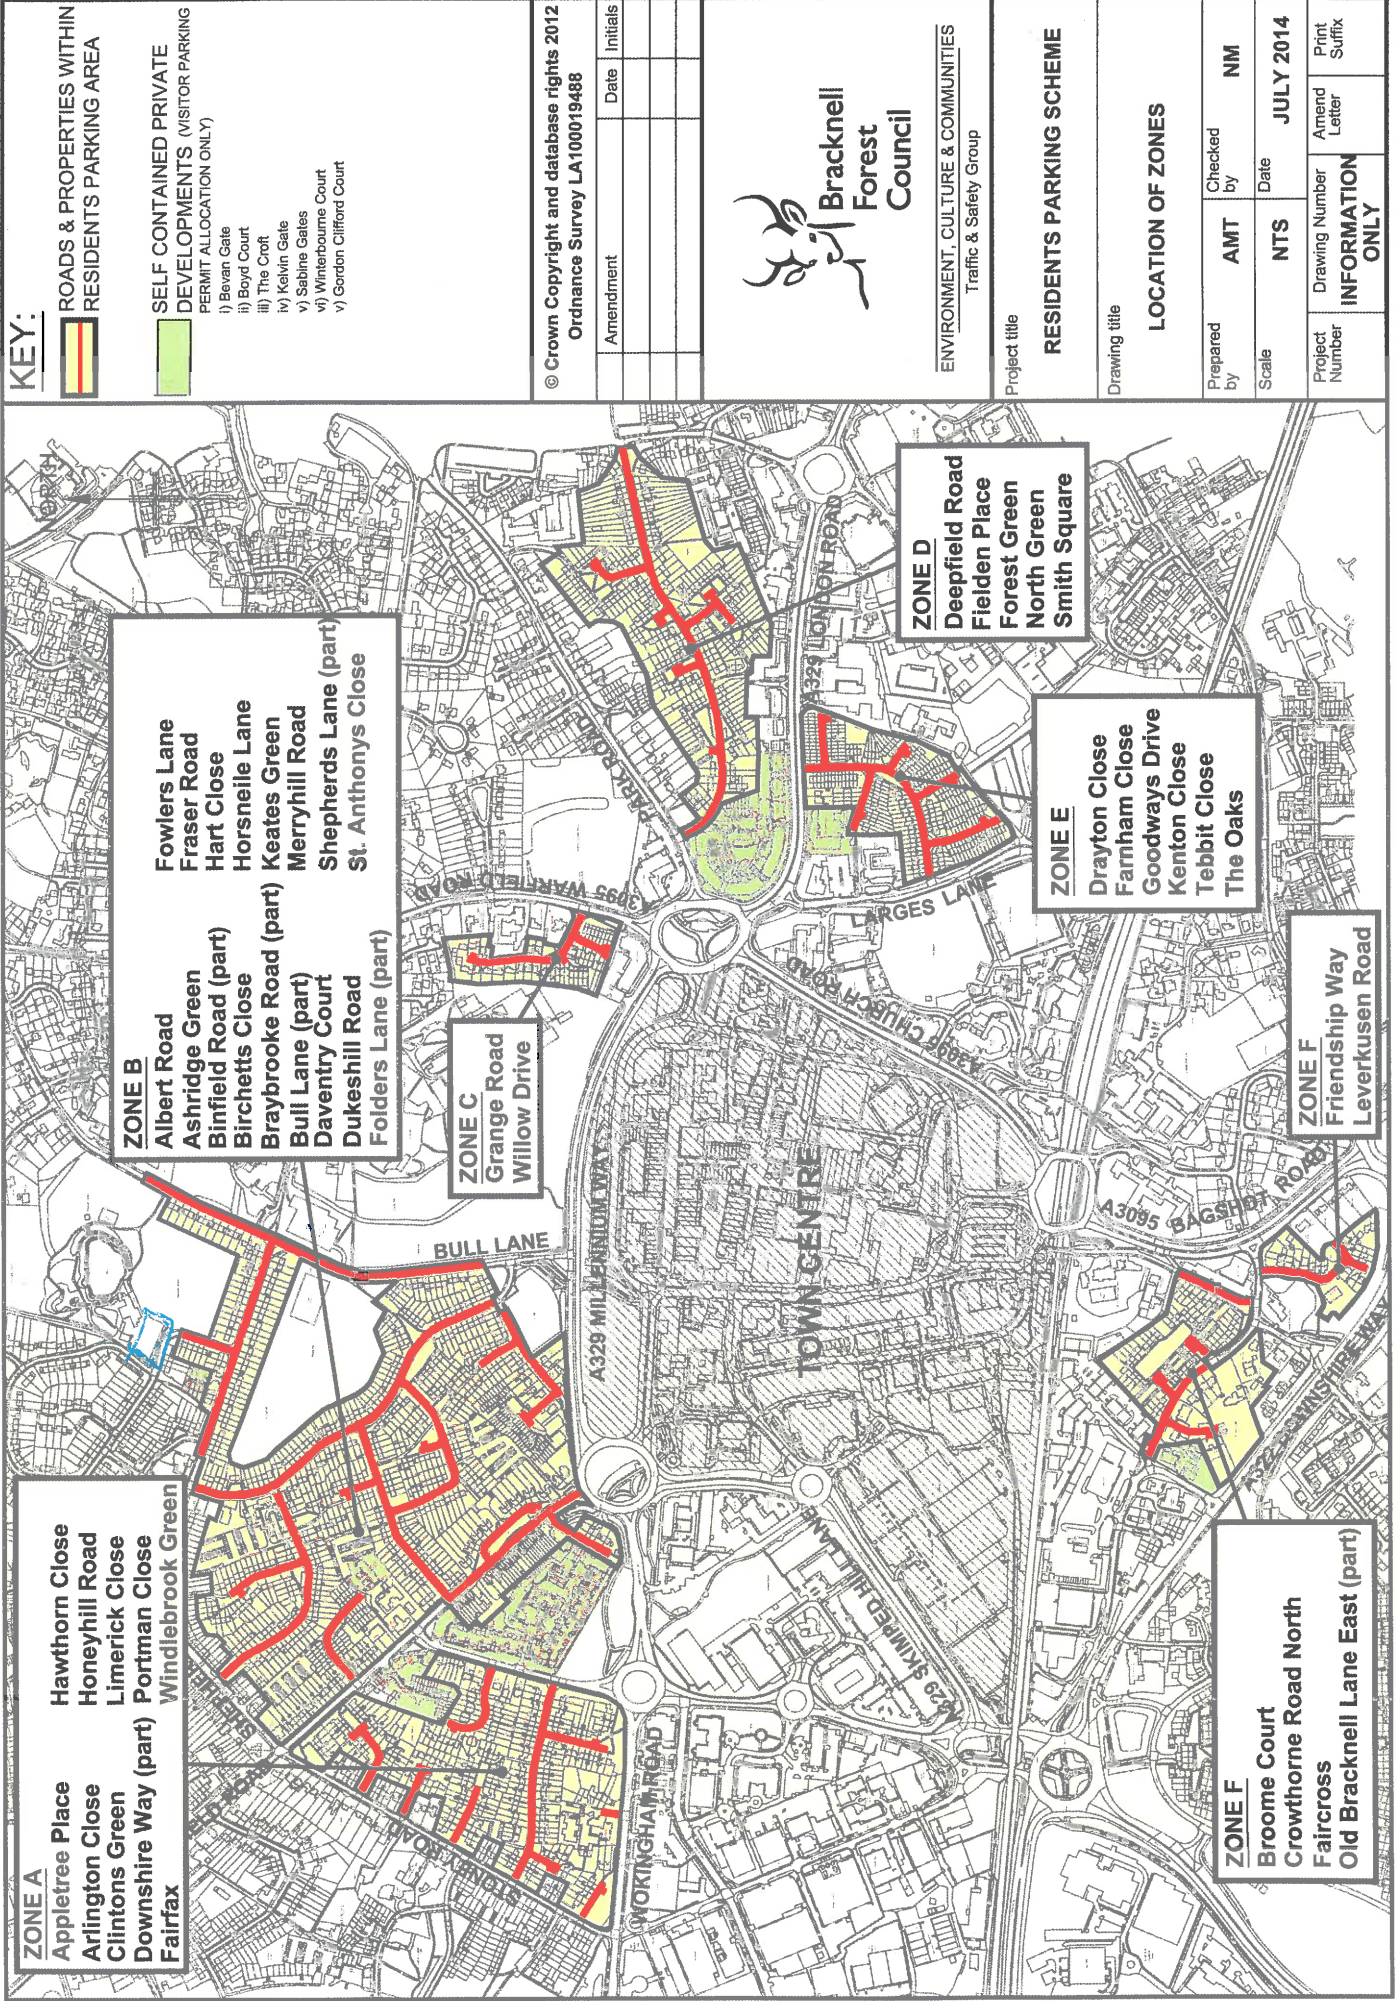

RESIDENT PARKING ZONES

ZONE A
 Appletree Place
 Hawthorn Close
 Honeyhill Road
 Arlington Close
 Clintons Green
 Limerick Close
 Portman Close
 Downshire Way (part)
 Fairfax
 Windlebrook Green

ZONE B
 Albert Road
 Ashridge Green
 Binfield Road (part)
 Birchetts Close
 Braybrooke Road (part)
 Keates Green
 Merryhill Road
 Shepherds Lane (part)
 St. Anthony's Close
 Bull Lane (part)
 Daventry Court
 Dukeshill Road
 Folders Lane (part)

ZONE C
 Grange Road
 Willow Drive

ZONE D
 Deepfield Road
 Fielden Place
 Forest Green
 North Green
 Smith Square

ZONE E
 Drayton Close
 Farnham Close
 Goodways Drive
 Kenton Close
 Tebbit Close
 The Oaks

ZONE F
 Friendship Way
 Leverkusen Road

ZONE F
 Broome Court
 Crowthorne Road North
 Faircross
 Old Bracknell Lane East (part)